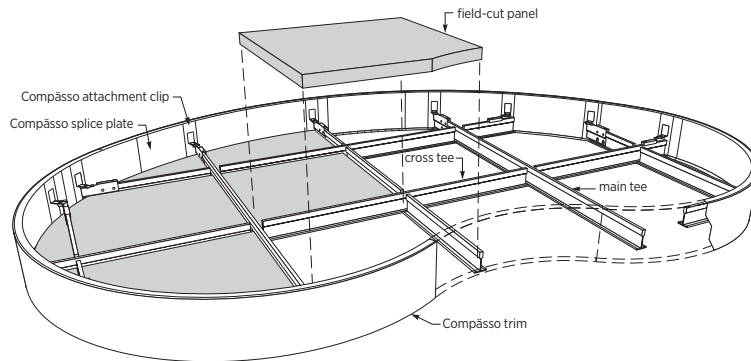

COMPASSO™ ELITE COMPASSO™ STANDARD

USGBORAL.COM

PRODUCT INFORMATION

Materials	Finishes
Painted Steel, powder coated aluminium	Standard colors, Advantage colors and custom colors

PERSPECTIVE

Compasso Standard shown

TRIM PROFILES STANDARD ELITE

2", 2 1/4"	4"	6"	8"	10"	12" (Standard Only)

ATTACHMENT CLIP

Compasso Standard	Compasso Elite

High Recycled Content¹

Classified as containing greater than 50% total recycled content. Total recycled content is based on product composition of post-consumer and pre-consumer (post-industrial) recycled content per FTC guidelines.

Online tools
usgdesignstudio.com

Recycled content
See the Sustainability selector.

Footnotes
1. High Recycled Content is for Compasso Standard only.

TRADEMARKS

SAFETY FIRST!

ACT 31 2015 / 7-15

©2015 USG Boral. All rights reserved.

Manufactured, sold or distributed by USG Boral Building Products or one of more of its affiliates.
Persiaran Lagoon, Bandar Sunway, Petaling Jaya, Selangor, Malaysia 46150

USG BORAL SINGAPORE
8 Boon Lay Way #02-06 TradeHub 21
Singapore 609964
Tel: (65) 6272 9272 Fax: (65) 6278 5310

www.usgboral.com

USG BORAL